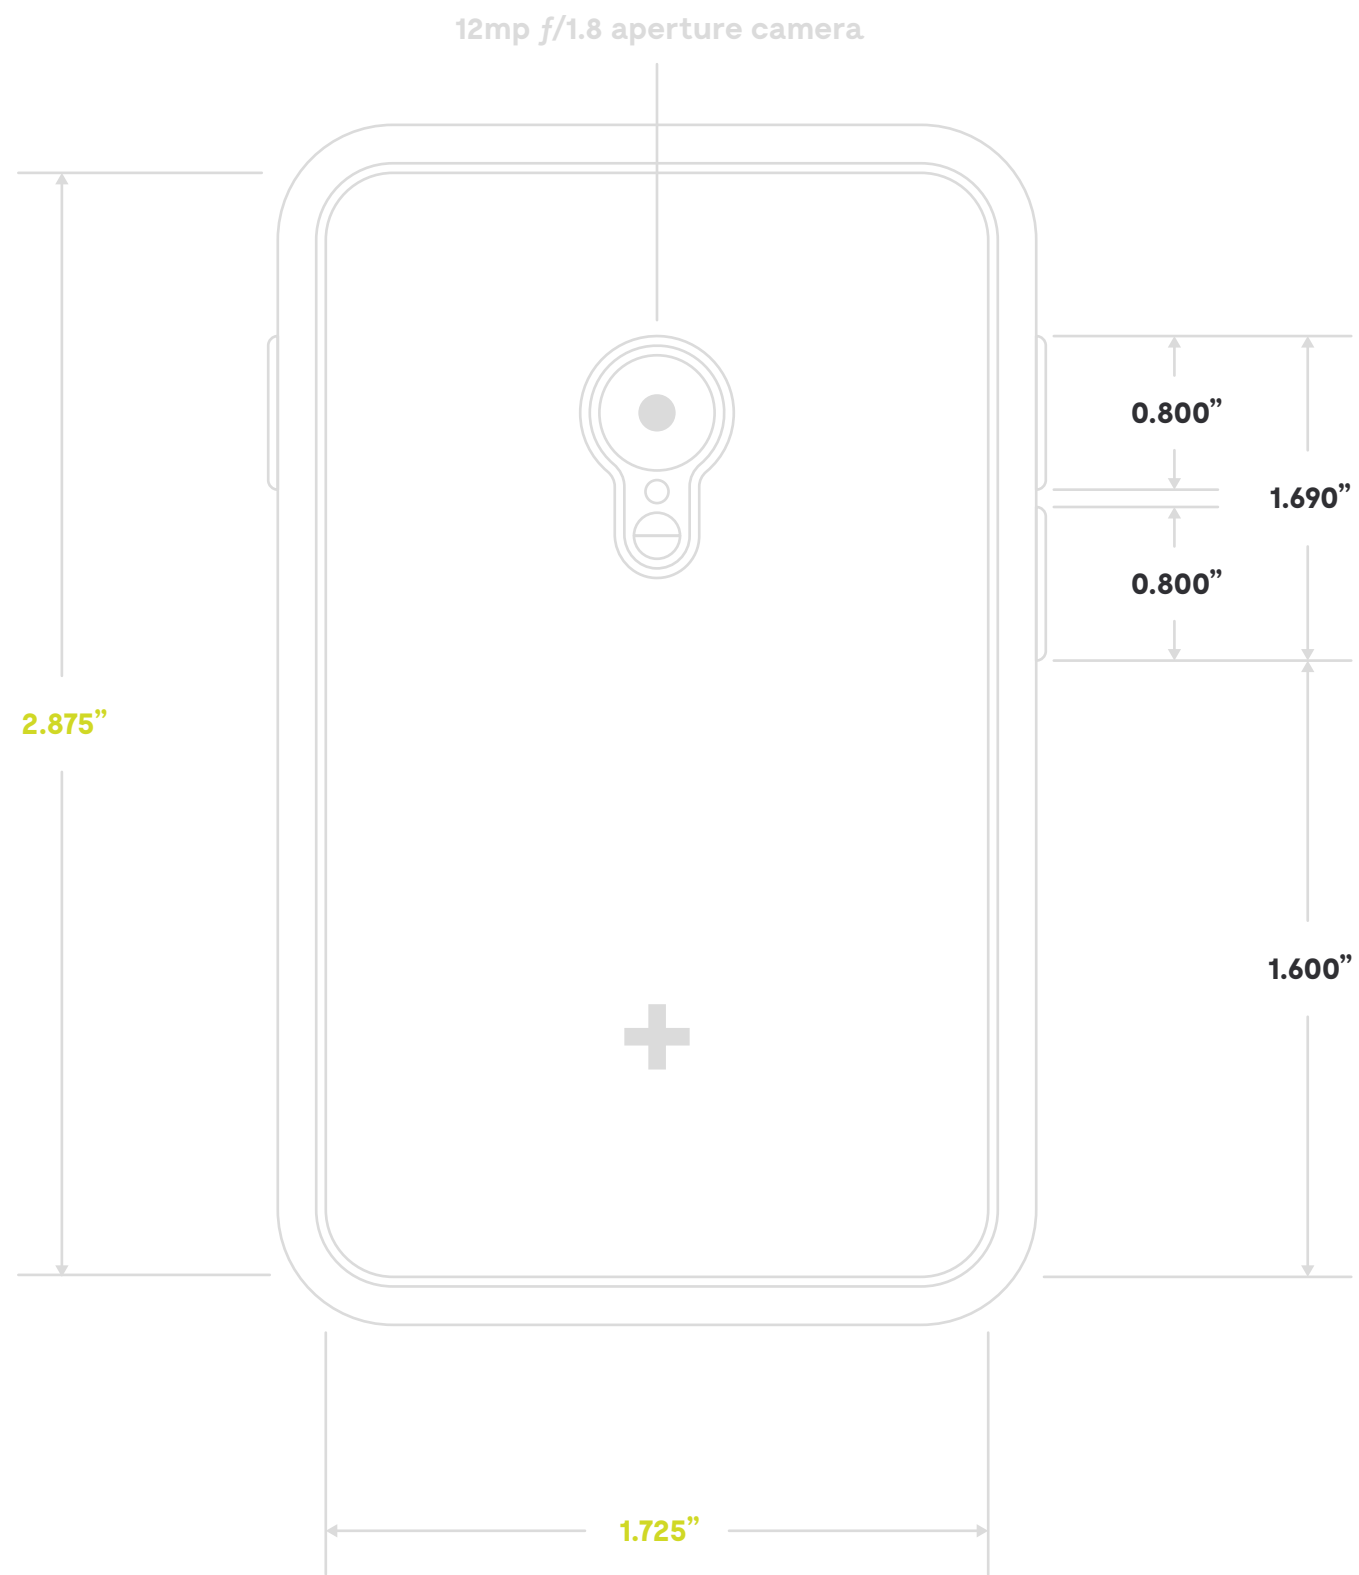

Wild-Type COLOR
Product White Paper

Front View

Side View

12mp *f*/1.8 & *f*/2.4 aperture cameras

Back View

Front View

Side View

14mp f/1.4 aperture camera

Back View

Front View

Side View

Back View

Questions?
contact@wild-type.engineering