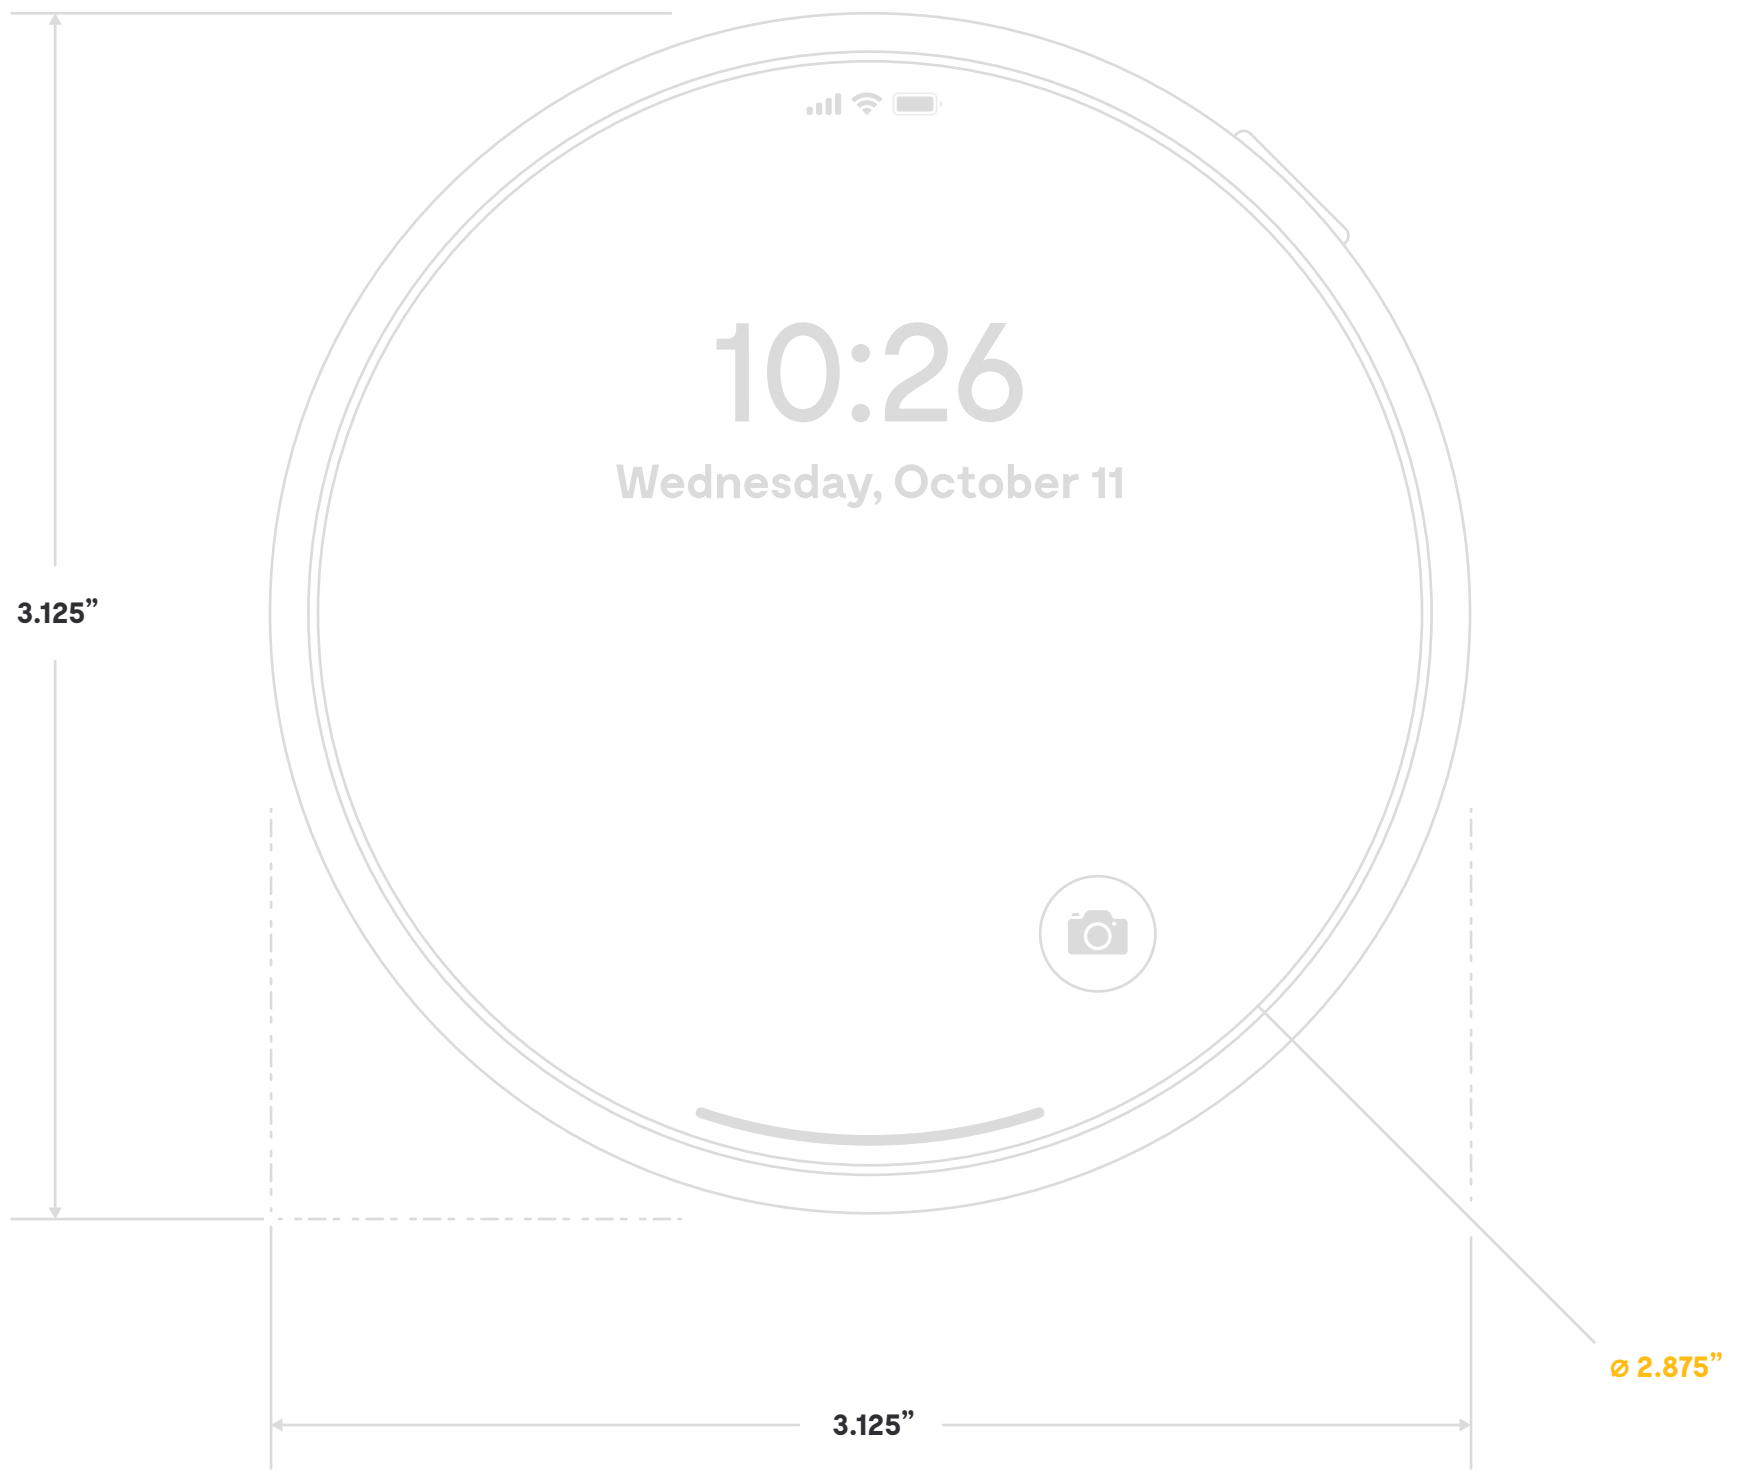

Wild-Type COLOR
Product White Paper

Front View

Side View

12mp *f*/1.8 & *f*/2.4 aperture cameras

Back View

Front View

Side View

14mp f/1.4 aperture camera