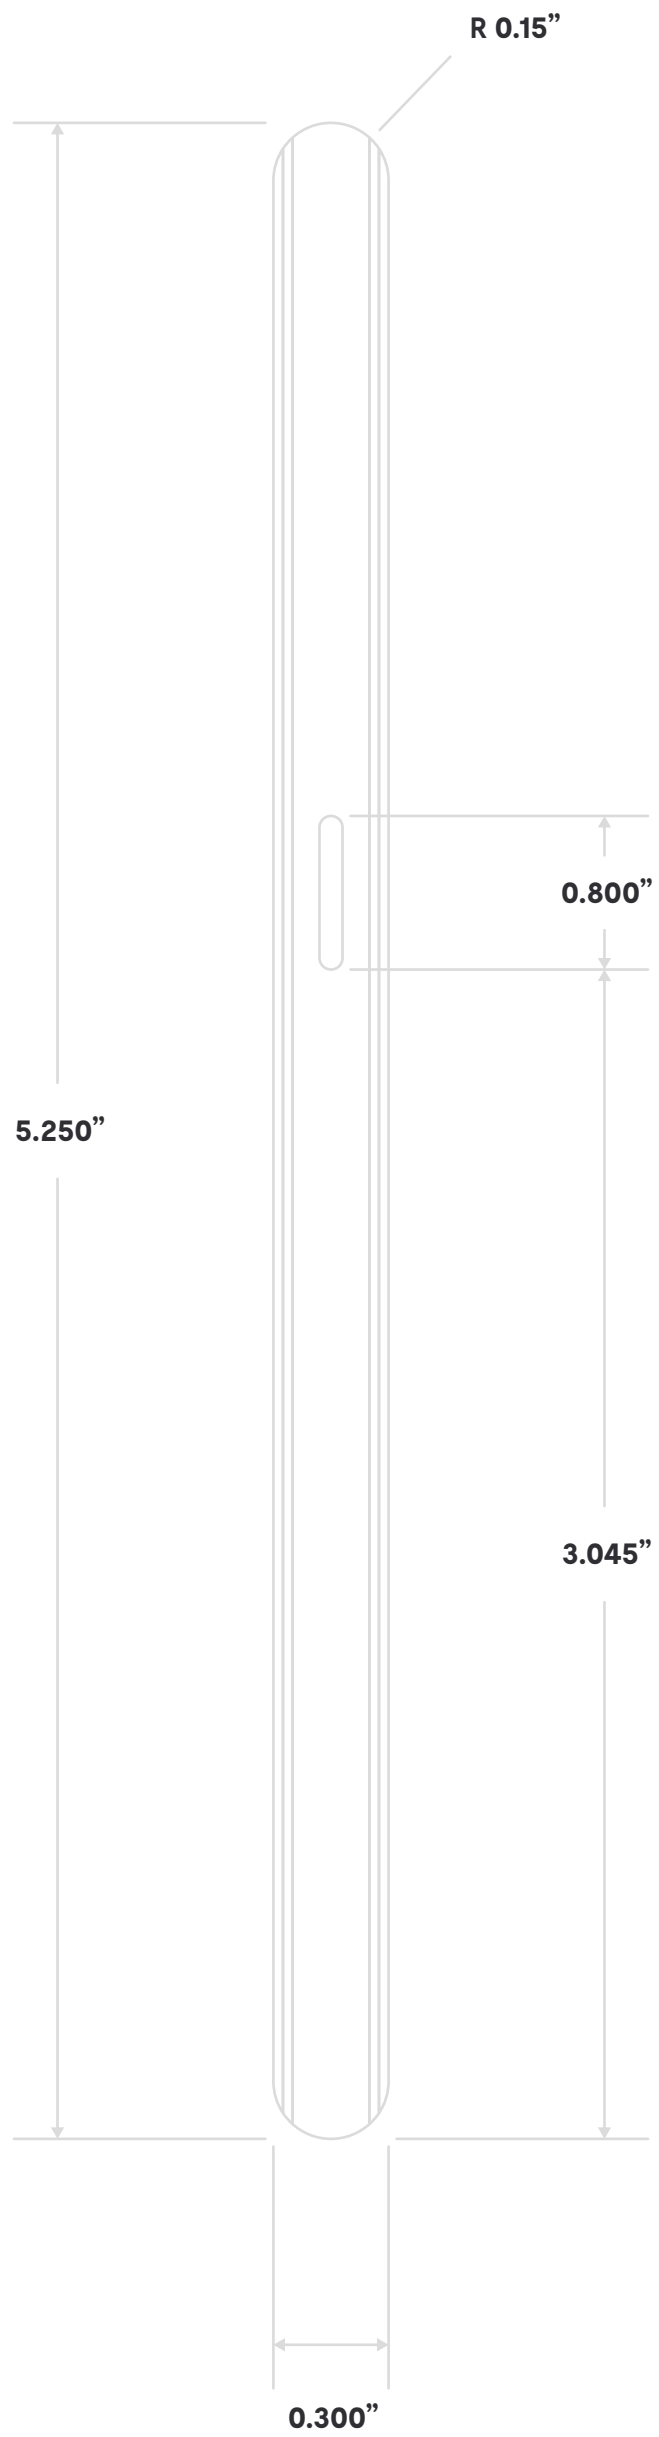

Wild-Type COLOR
Product White Paper

Front View

Side View

12mp *f*/1.8 & *f*/2.4 aperture cameras

Back View

Front View

Side View

14mp f/1.4 aperture camera

Back View

Front View

Side View

Back View

Questions?
contact@wild-type.engineering