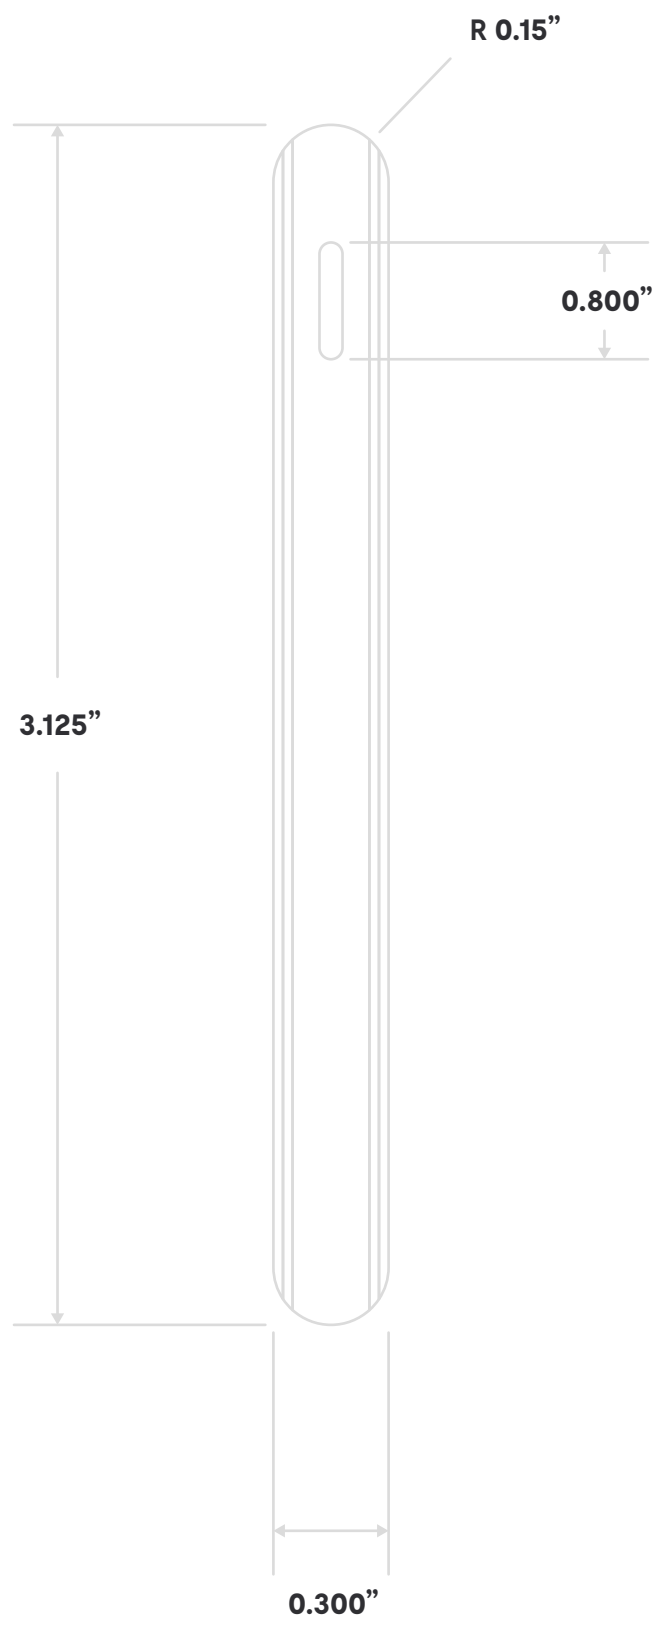

Wild-Type COLOR
Product White Paper

Front View

Side View

12mp *f*/1.8 & *f*/2.4 aperture cameras

Back View

Front View

Side View

14mp f/1.4 aperture camera

Back View

Front View

Side View

Back View

Questions?
contact@wild-type.engineering