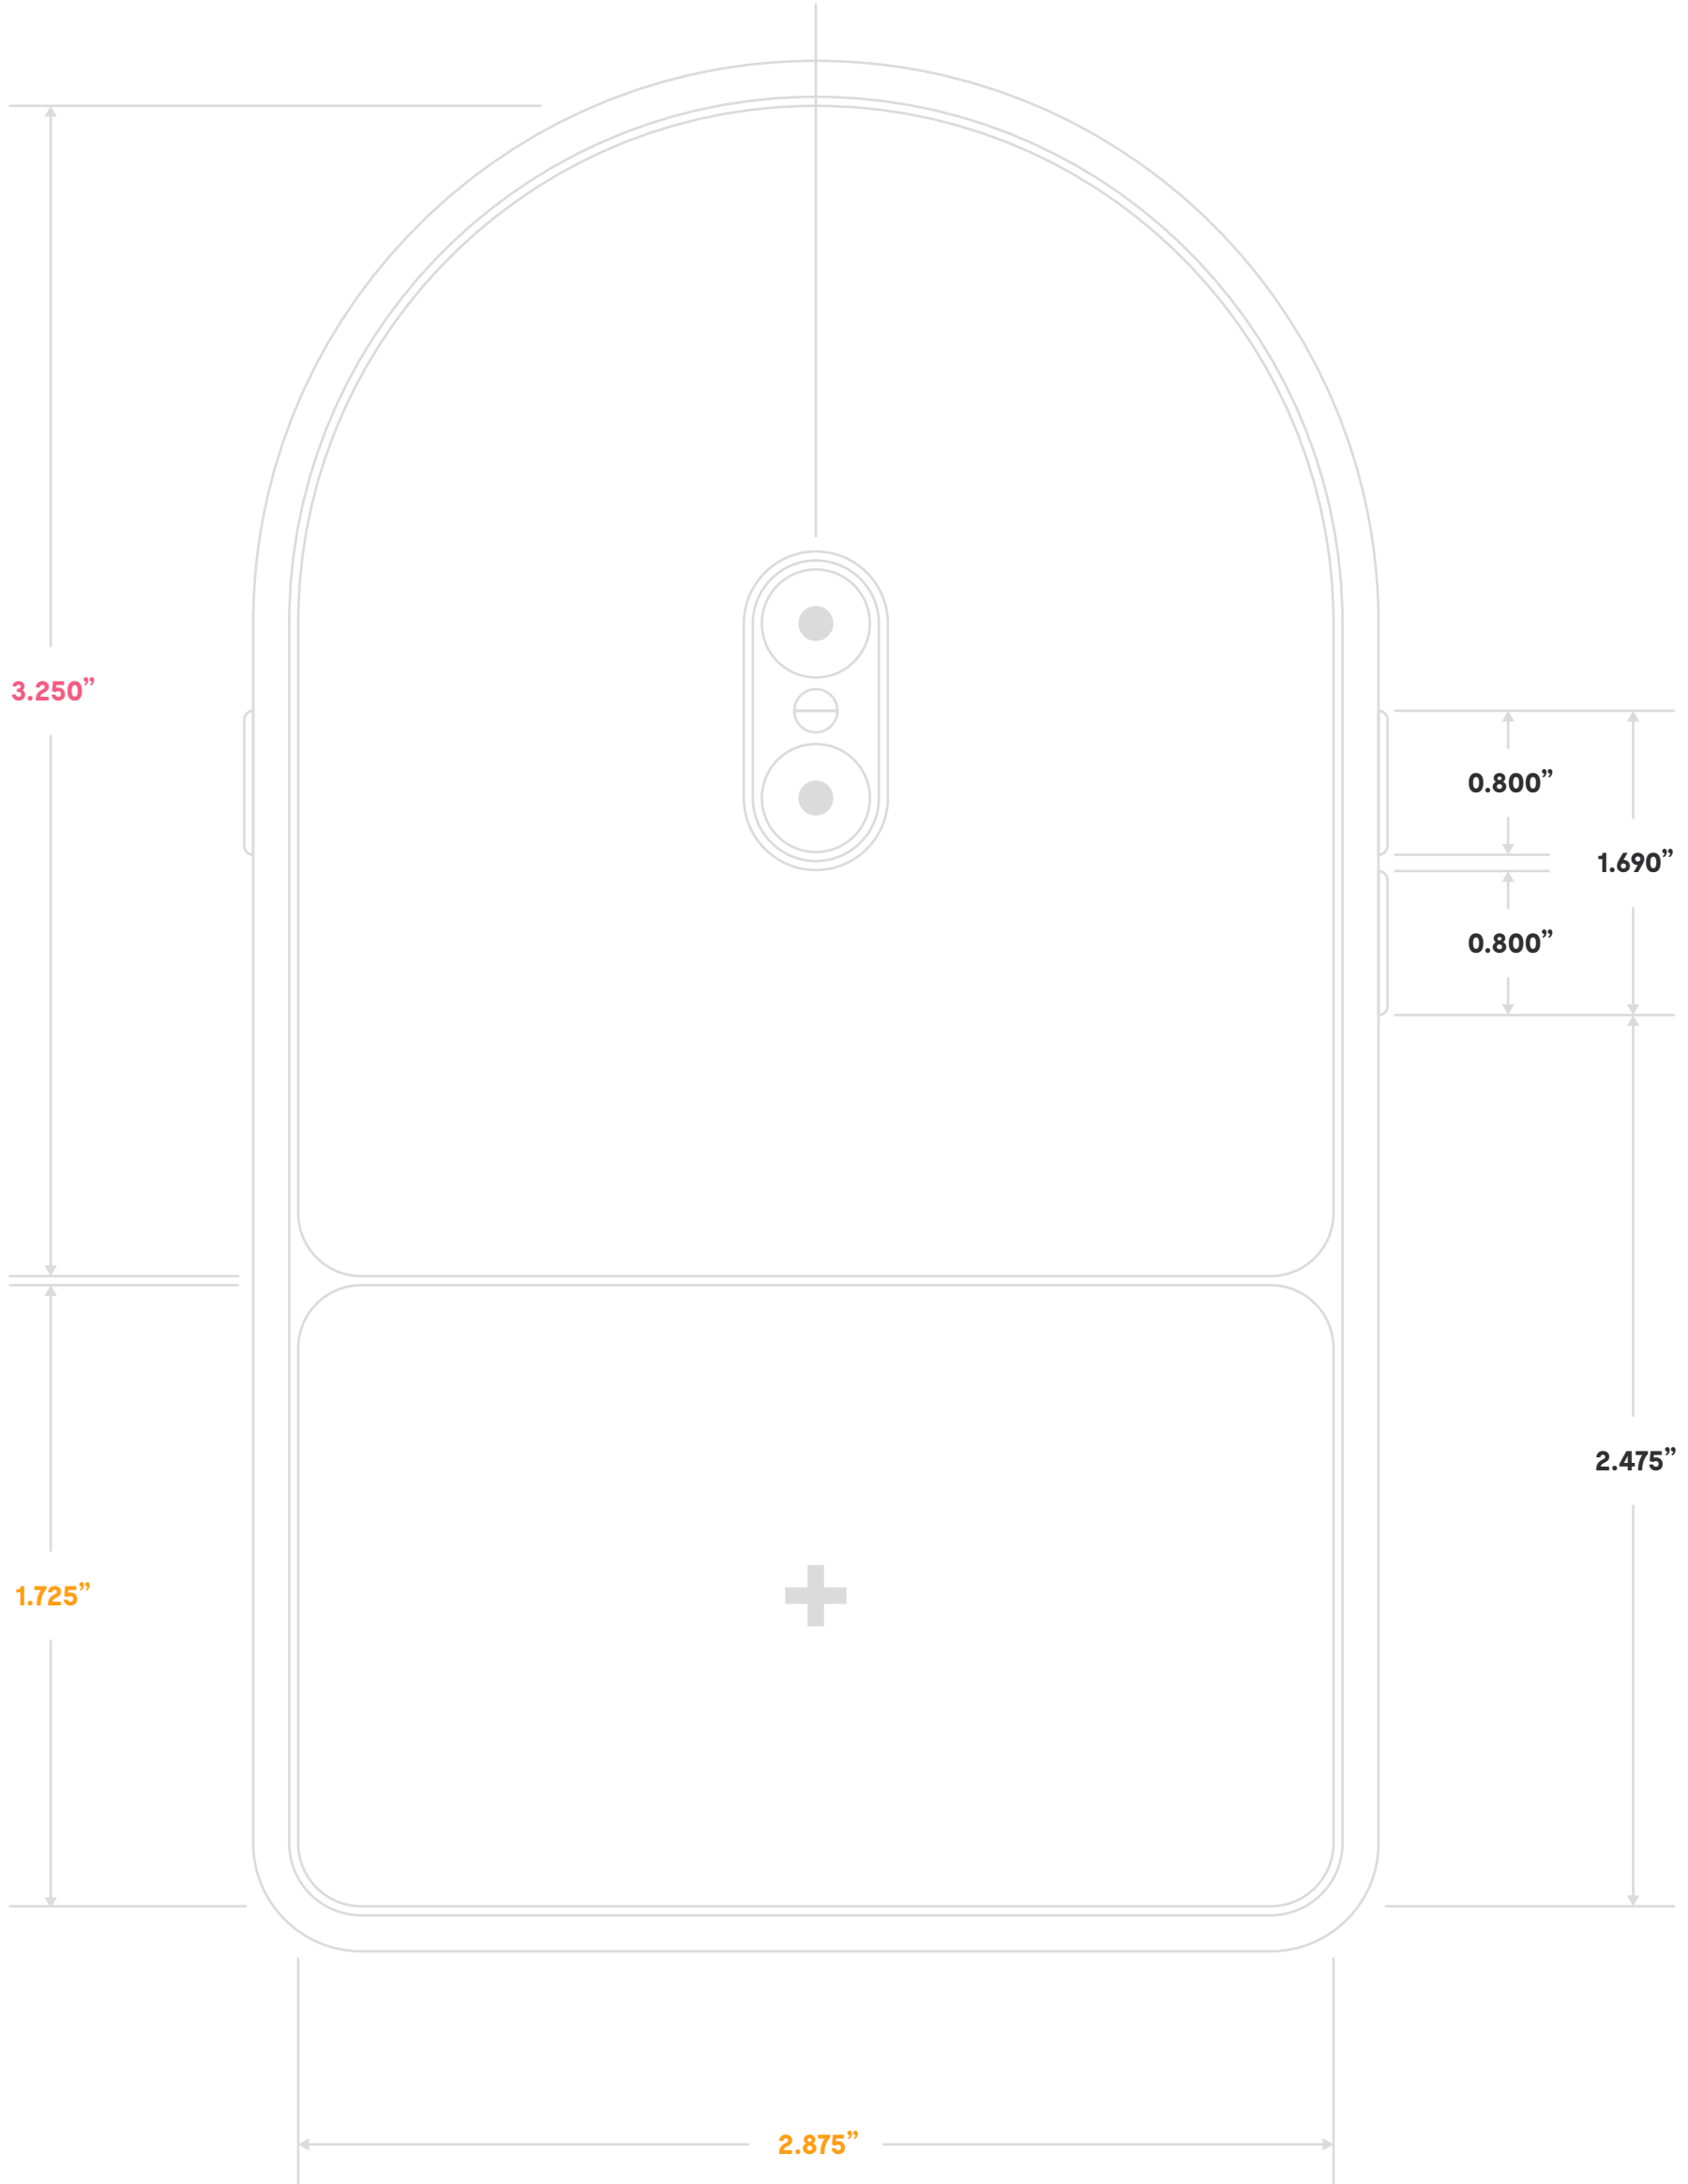

Wild-Type COLOR
Product White Paper

Front View

Side View

12mp *f*/1.8 & *f*/2.4 aperture cameras

Back View

Front View

Side View

14mp f/1.4 aperture camera

Back View

Front View

Side View

Back View

Questions?
contact@wild-type.engineering