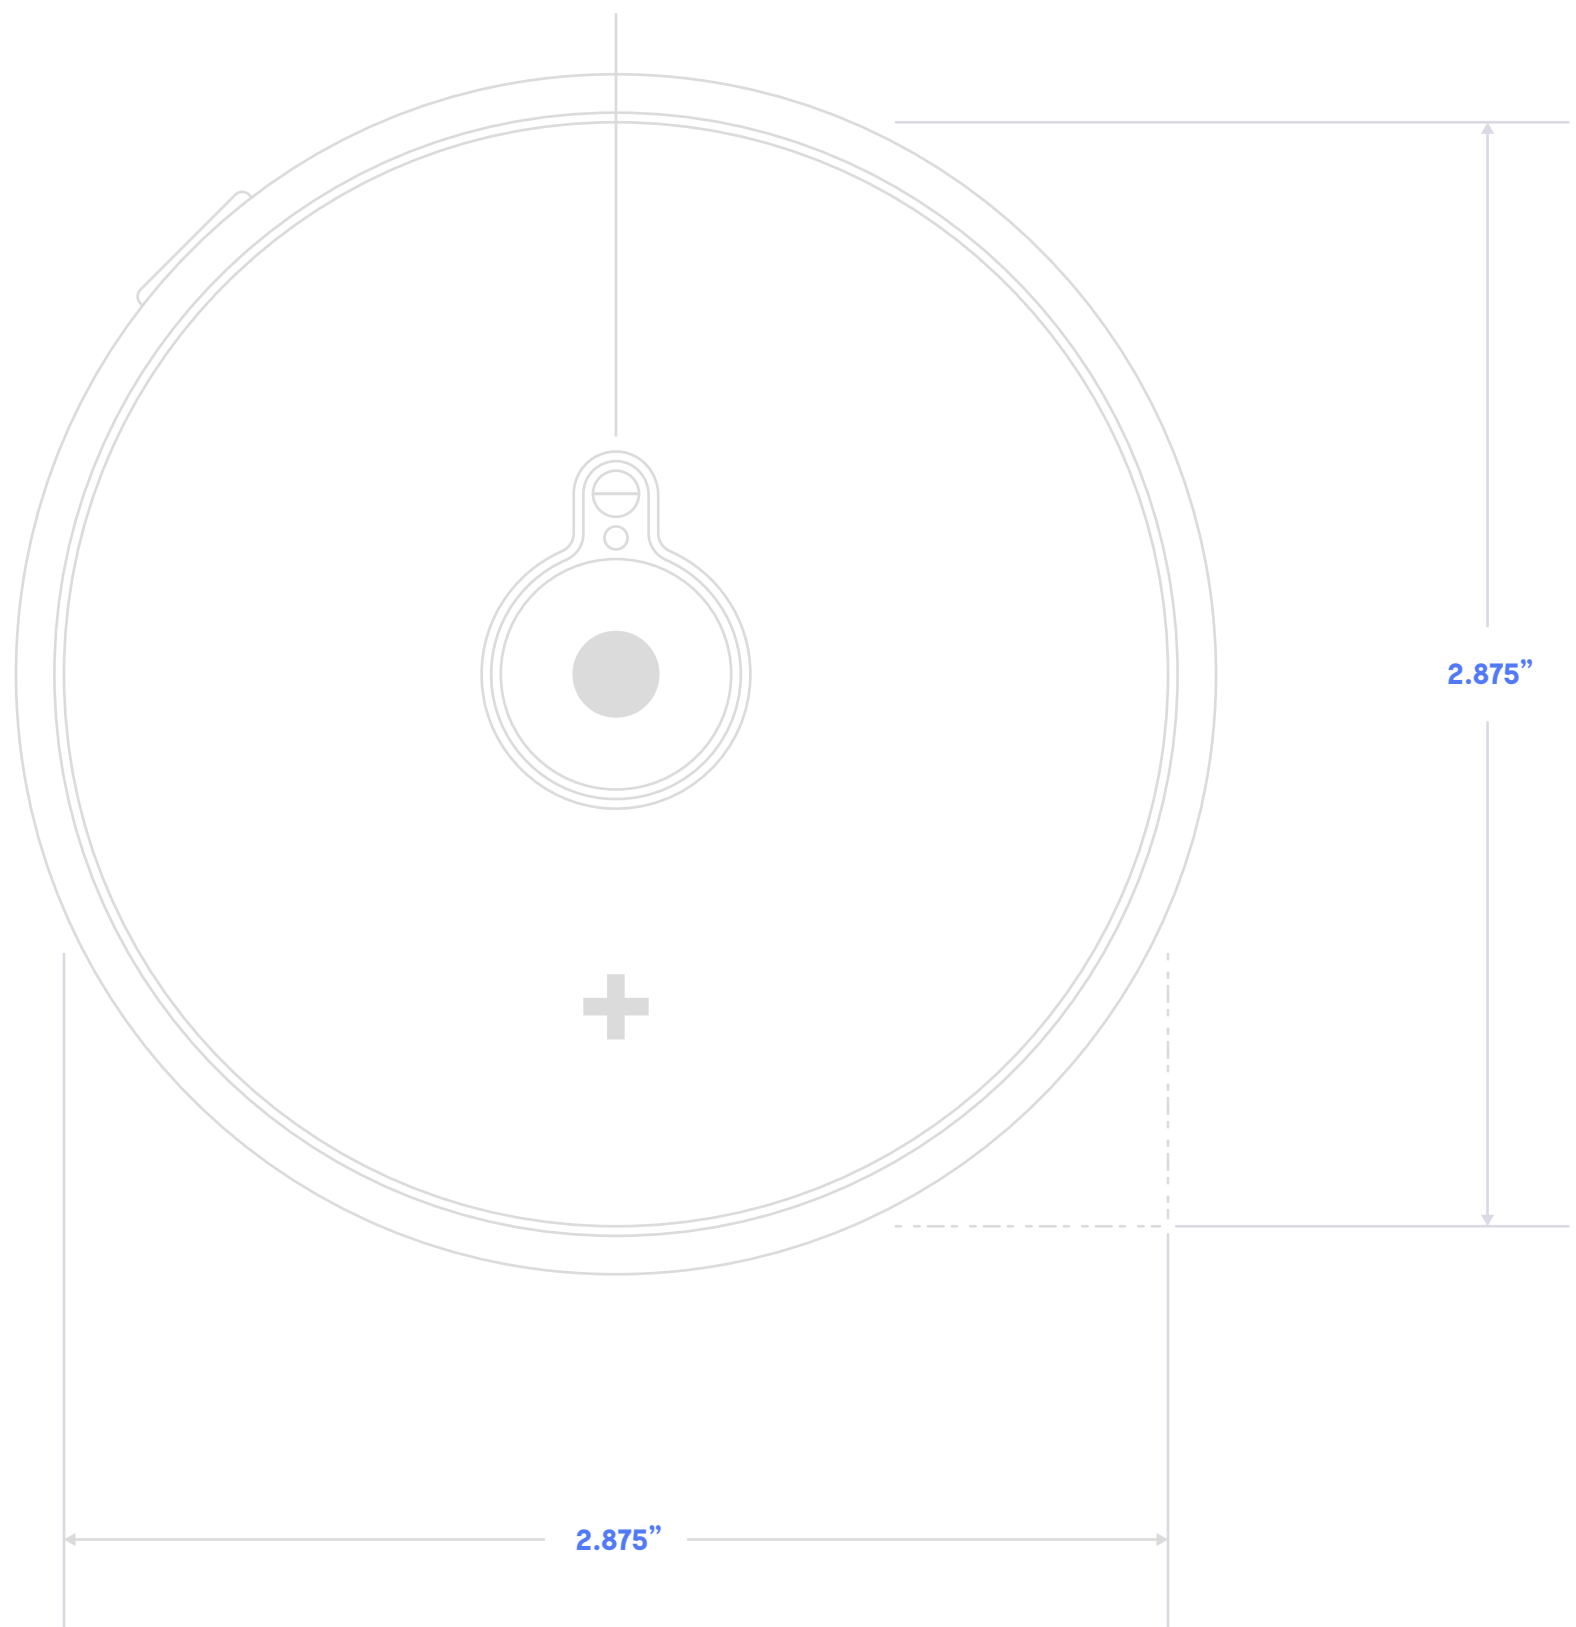

Wild-Type COLOR
Product White Paper

Front View

Side View

12mp *f*/1.8 & *f*/2.4 aperture cameras

Back View

Front View

Side View

14mp f/1.4 aperture camera

Back View

Front View

Side View

Back View

Questions?
contact@wild-type.engineering