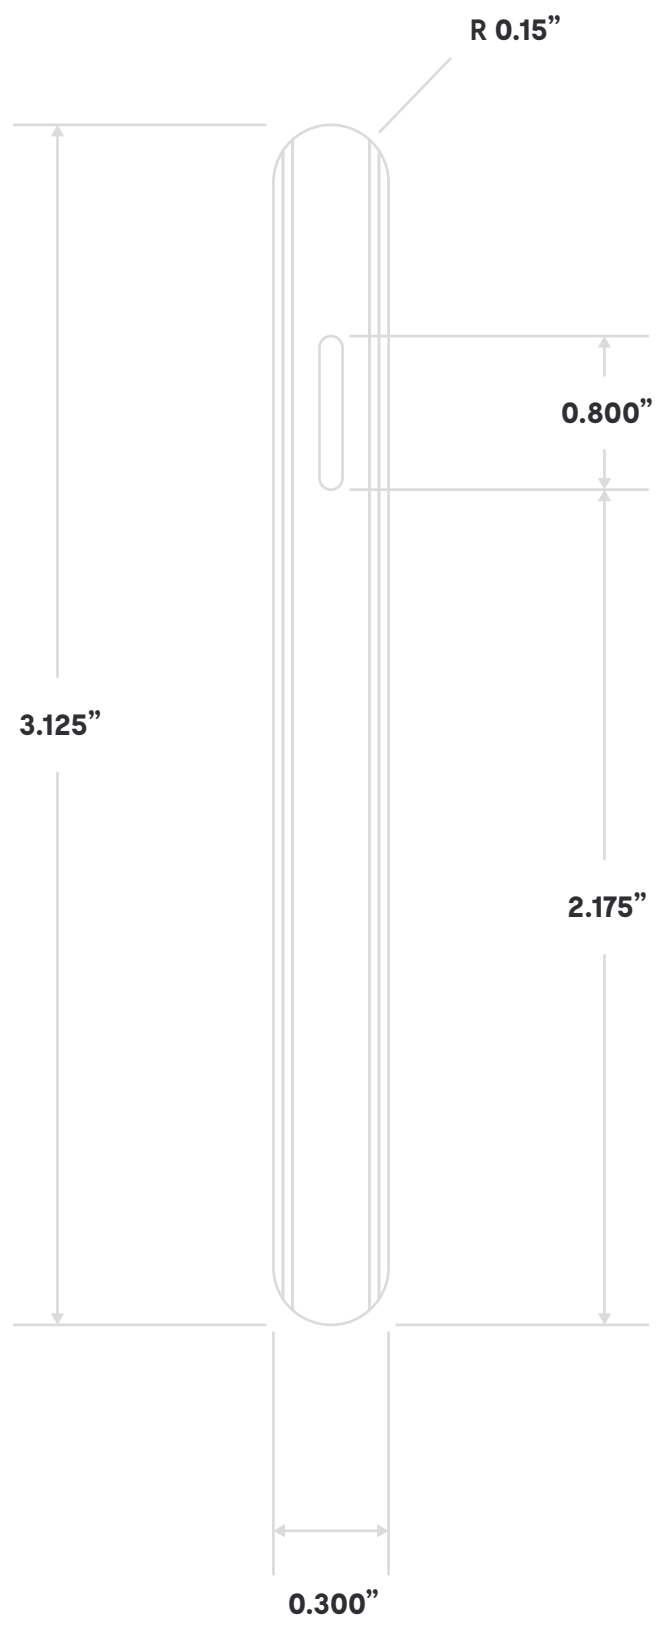

Wild-Type COLOR
Product White Paper

Front View

Side View

12mp *f*/1.8 & *f*/2.4 aperture cameras

Back View

Front View

Side View

14mp f/1.4 aperture camera

Back View

Front View

Side View

Back View

Questions?
contact@wild-type.engineering