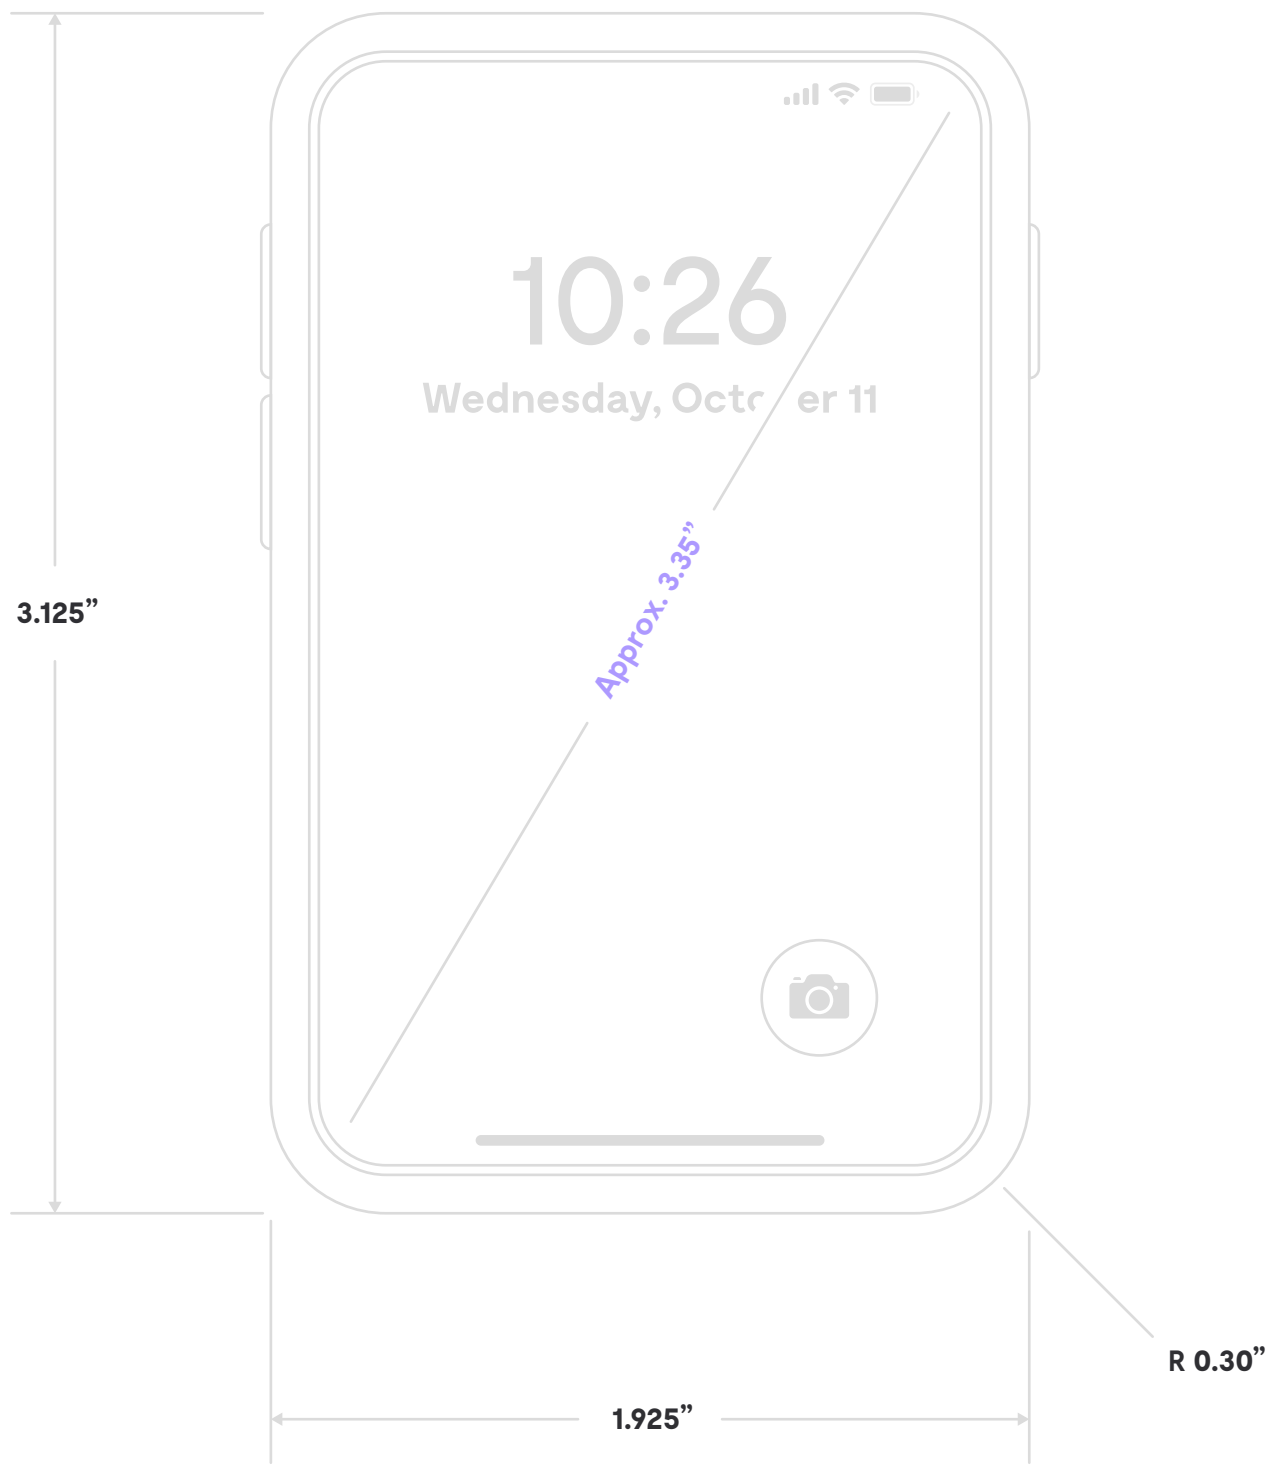

Wild-Type COLOR
Product White Paper

Front View

Side View

12mp *f*/1.8 & *f*/2.4 aperture cameras

Back View

Front View

Side View

14mp f/1.4 aperture camera

Back View

Front View

Side View

Back View

Questions?
contact@wild-type.engineering